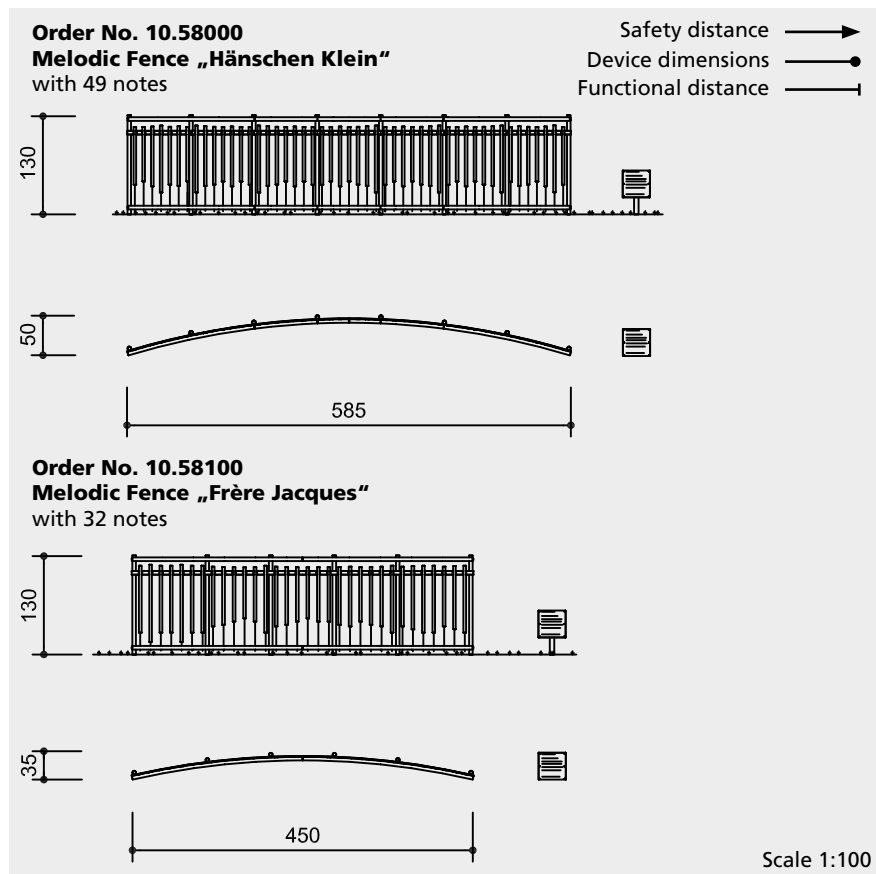

Technical information

Equipment made of stainless steel

Ground anchor

All parts used for anchoring to the ground are made of hot-dip galvanised steel or stainless steel

For more detailed explanation of the quality characteristics see price list.

Sound tubes made of V2A, tuned and arranged for the respective melody, suspended on rubber bearings, tensioned with VA ropes

Support for Explanation Board made of stainless steel

Dimensions

(small deviations possible)

Order No. 10.58000

Melodic Fence „Hänschen Klein“

Height	1.30 m
Length	5.85 m
Weight	170 kg

Order No. 10.58100

Melodic Fence „Frère Jacques“

Height	1.30 m
Length	4.50 m
Weight	118 kg

Components

- 1 Complete piece of equipment with base plates for dowelling, with fastening material and 16 heavy duty anchors (for **Order No. 10.58000**) or 12 heavy duty anchors (for **Order No. 10.58100**)

- 1 Explanation Board with support for dowelling and 4 heavy duty anchors

Trademark

30 2005 500 000 Germany
40-0682207 South Korea

Installation information

Recommended space
4.80 or 6.00 x 2.00 m

Foundations

Order No. 10.58000
2 items 280 x 40 x 50 cm
Excavation depth 60 cm

Order No. 10.58100
2 items 220 x 40 x 50 cm
Excavation depth 60 cm

Explanation Board

1 item 40 x 40 x 40 cm
Excavation depth 60 cm

Attention:

Exact measurements may vary; for all installation dimensions refer to current assembly instructions.

Technical changes reserved.